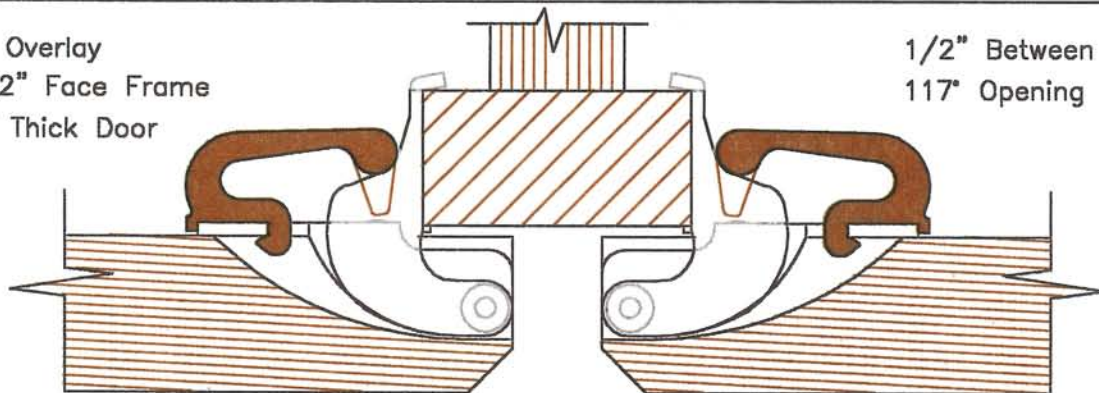

YOUNGDALE #89 Mighty-Mite Hinge

1/2" Overlay
 (2) 5/8" End Panels
 5/8" Thick Door

1/4" Between Doors
 120° Opening

APPROXIMATELY FULL SIZE ON 8.5" X 11" PAGE

1/2" Overlay
 1-1/2" Face Frame
 3/4" Thick Door

1/8" Between Doors
 122° Opening

APPROXIMATELY FULL SIZE ON 8.5" X 11" PAGE

1/2" Overlay
 1-1/2" Face Frame
 7/8" Thick Door

1/2" Between Doors
 117° Opening

1/2" Overlay
 1-1/2" Face Frame
 7/8" Thick Door

1/2" Between Doors
 117° Opening

Notch for Hinge with a 9/32" Wide x 4" to 5" Diameter Dado Blade