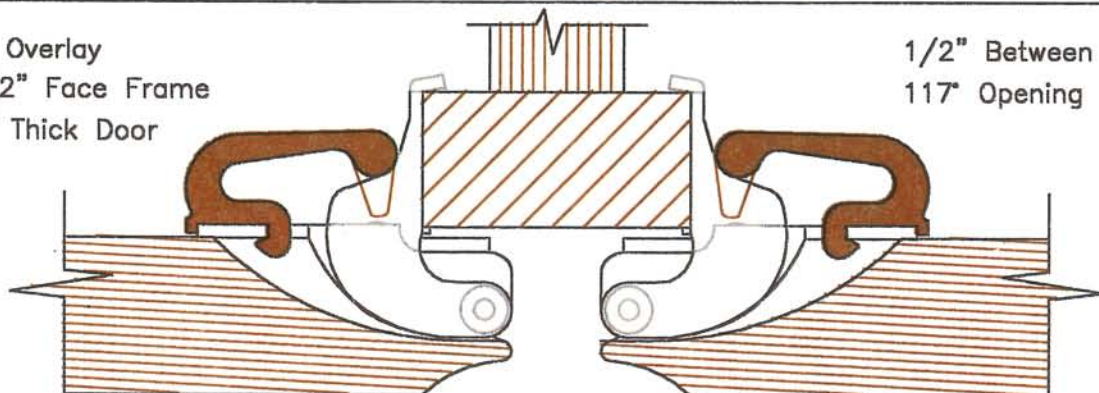

YOUNGDALE #89 Mighty-Mite Hinge

1/2" Overlay
 (2) 5/8" End Panels
 5/8" Thick Door

1/4" Between Doors
 120° Opening

APPROXIMATELY FULL SIZE ON 8.5" X 11" PAGE

1/2" Overlay
 1-1/2" Face Frame
 3/4" Thick Door

1/8" Between Doors
 122° Opening

APPROXIMATELY FULL SIZE ON 8.5" X 11" PAGE

1/2" Overlay
 1-1/2" Face Frame
 7/8" Thick Door

1/2" Between Doors
 117° Opening

1/2" Overlay
 1-1/2" Face Frame
 7/8" Thick Door

1/2" Between Doors
 117° Opening

Notch for Hinge with a 9/32" Wide x 4" to 5" Diameter Dado Blade