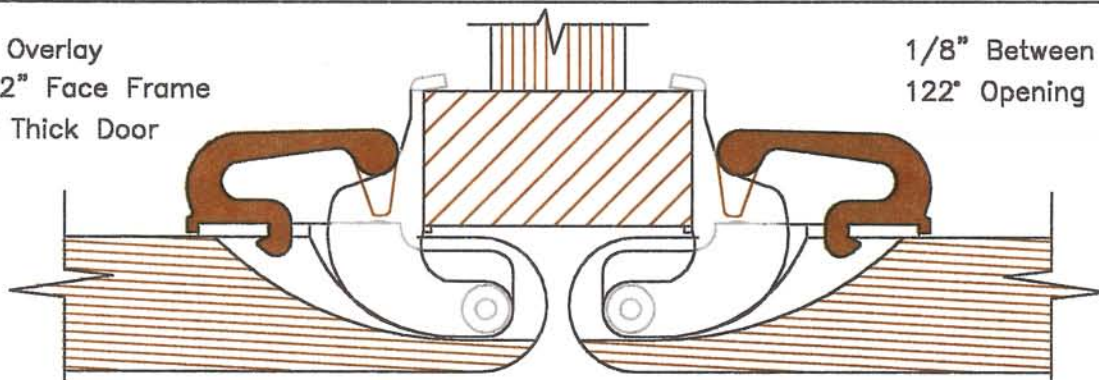

YOUNGDALE #89 Mighty-Mite Hinge

1/2" Overlay
 (2) 5/8" End Panels
 5/8" Thick Door

1/4" Between Doors
 120° Opening

APPROXIMATELY FULL SIZE ON 8.5" X 11" PAGE

1/2" Overlay
 1-1/2" Face Frame
 3/4" Thick Door

1/8" Between Doors
 122° Opening

APPROXIMATELY FULL SIZE ON 8.5" X 11" PAGE

1/2" Overlay
 1-1/2" Face Frame
 7/8" Thick Door

1/2" Between Doors
 117° Opening

1/2" Overlay
 1-1/2" Face Frame
 7/8" Thick Door

1/2" Between Doors
 117° Opening

Notch for Hinge with a 9/32" Wide x 4" to 5" Diameter Dado Blade