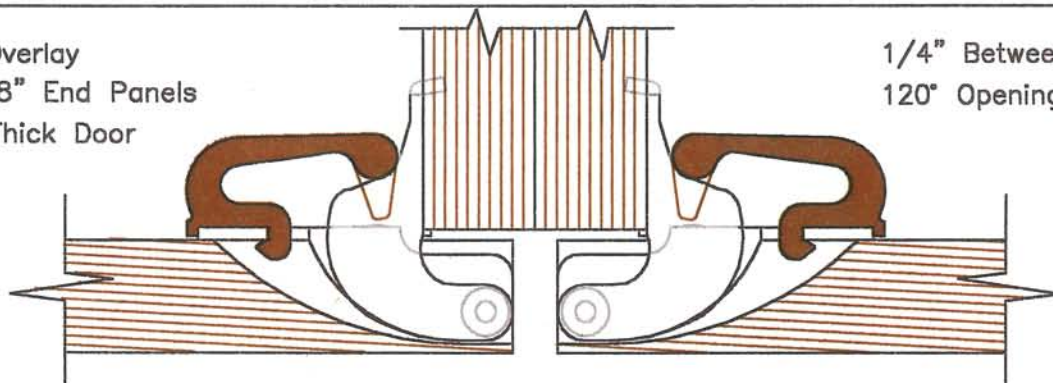

YOUNGDALE #89 Mighty-Mite Hinge

1/2" Overlay
 (2) 5/8" End Panels
 5/8" Thick Door

1/4" Between Doors
 120° Opening

APPROXIMATELY FULL SIZE ON 8.5" X 11" PAGE

1/2" Overlay
 1-1/2" Face Frame
 3/4" Thick Door

1/8" Between Doors
 122° Opening

APPROXIMATELY FULL SIZE ON 8.5" X 11" PAGE

1/2" Overlay
 1-1/2" Face Frame
 7/8" Thick Door

1/2" Between Doors
 117° Opening

1/2" Overlay
 1-1/2" Face Frame
 7/8" Thick Door

1/2" Between Doors
 117° Opening

Notch for Hinge with a 9/32" Wide x 4" to 5" Diameter Dado Blade